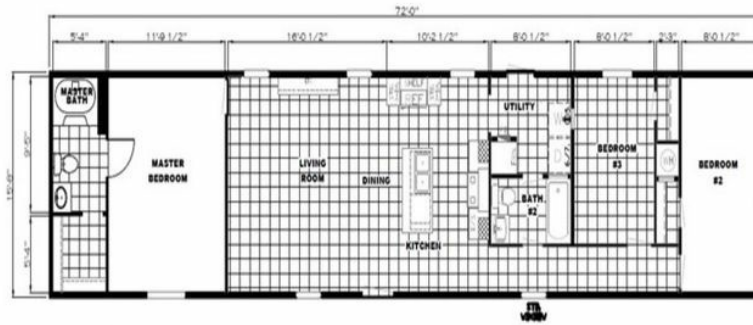

HOUSTON B

SE Breeze I Model number: 45HOU16723BH18

3 beds • 2 baths • 1152 sq.ft. • 16' width • 72' depth

Our home building facilities invest in continuous product and process improvements. Plans, dimensions, features, materials, specifications and availability are subject to change without notice or obligation. Renderings and floor plans are representative likenesses of our homes and may differ from the actual homes. We invite you to tour a Home Center near you and inspect the highest value in quality housing available or call (970) 339-5500 to speak with a Home Consultant. Copyright 2017, CMH. All rights reserved.

<https://www.cmhnoco.com>

CLAYTON HOMES-EVANS

3455 W. SERVICE RD
EVANS, CO 80620

Monday - Thursday: 9am to 6pm
Friday: 9am to 6pm
Saturday: 9am to 5pm
Sunday: Closed

(970) 339-5500