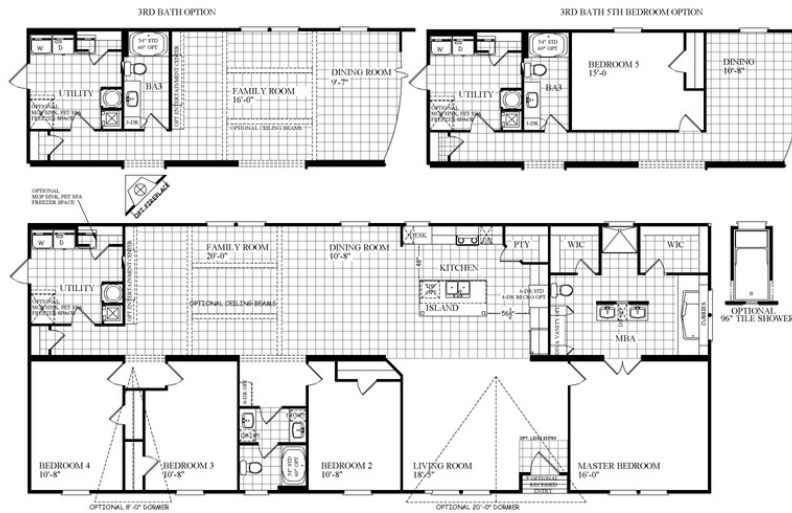

### Duke's Dream Model number: 45TFC32764BH17

4 beds • 3 baths • 2432 sq.ft. • 32' width • 76' depth

Our home building facilities invest in continuous product and process improvements. Plans, dimensions, features, materials, specifications and availability are subject to change without notice or obligation. Renderings and floor plans are representative likenesses of our homes and may differ from the actual homes. We invite you to tour a Home Center near you and inspect the highest value in quality housing available or call (970) 339-5500 to speak with a Home Consultant. Copyright 2017, CMH. All rights reserved.

## Duke's Dream Model number: 45TFC32764BH17

4 beds • 3 baths • 2432 sq.ft. • 32' width • 76' depth

Our home building facilities invest in continuous product and process improvements. Plans, dimensions, features, materials, specifications and availability are subject to change without notice or obligation. Renderings and floor plans are representative likenesses of our homes and may differ from the actual homes. We invite you to tour a Home Center near you and inspect the highest value in quality housing available or call (970) 339-5500 to speak with a Home Consultant. Copyright 2017, CMH. All rights reserved.