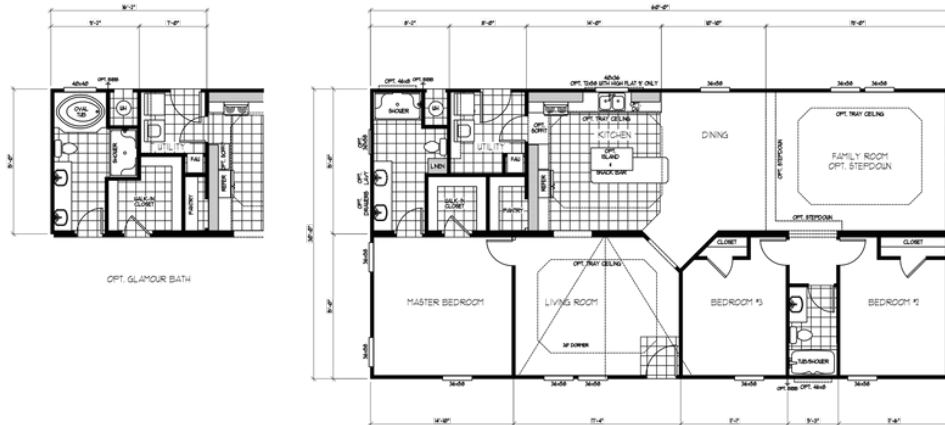

K3060B Model number: 93KNM30603BH19

4 beds • 2 baths • 1800 sq.ft. • 30' width • 60' depth

Our home building facilities invest in continuous product and process improvements. Plans, dimensions, features, materials, specifications and availability are subject to change without notice or obligation. Renderings and floor plans are representative likenesses of our homes and may differ from the actual homes. We invite you to tour a Home Center near you and inspect the highest value in quality housing available or call (970) 339-5500 to speak with a Home Consultant. Copyright 2017, CMH. All rights reserved.

<https://www.cmhnoco.com>

CLAYTON HOMES-EVANS

3455 W. SERVICE RD
EVANS, CO 80620

Monday - Thursday: 9am - 7pm
Friday: 9am - 6pm
Saturday: 9am - 5pm
Sunday: Closed

(970) 339-5500