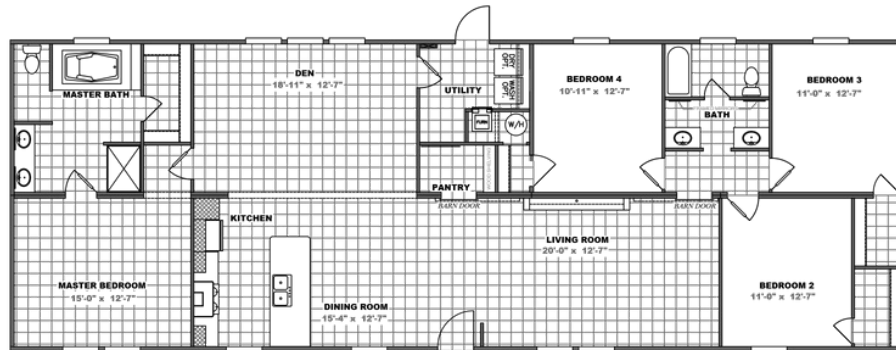

SSP-28764A "BREEZE II HD"

SSP-28764A "BREEZE II HD"

Model number: 51SSP28764AH18

4 beds • 2 baths • 2128 sq.ft. • 28' width • 76' depth

Our home building facilities invest in continuous product and process improvements. Plans, dimensions, features, materials, specifications and availability are subject to change without notice or obligation. Renderings and floor plans are representative likenesses of our homes and may differ from the actual homes. We invite you to tour a Home Center near you and inspect the highest value in quality housing available or call (970) 339-5500 to speak with a Home Consultant. Copyright 2017, CMH. All rights reserved.

<https://www.cmhnoco.com>

CLAYTON HOMES-EVANS

3455 W. SERVICE RD
EVANS, CO 80620

Monday - Thursday: 9am - 6pm
Friday: 9am - 6pm
Saturday: 9am - 5pm
Sunday: Closed

(970) 339-5500

SSP-28764A "BREEZE II HD"

SSP-28764A "BREEZE II HD" Model number: 51SSP28764AH18

4 beds • 2 baths • 2128 sq.ft. • 28' width • 76' depth

Our home building facilities invest in continuous product and process improvements. Plans, dimensions, features, materials, specifications and availability are subject to change without notice or obligation. Renderings and floor plans are representative likenesses of our homes and may differ from the actual homes. We invite you to tour a Home Center near you and inspect the highest value in quality housing available or call (970) 339-5500 to speak with a Home Consultant. Copyright 2017, CMH. All rights reserved.